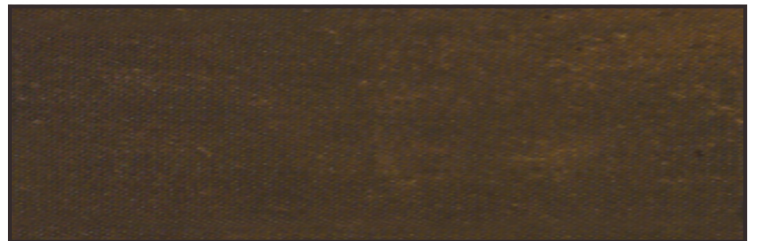

ACID STAIN

SUPERIOR
DECORATIVE CONCRETE SUPPLY

CONCRETE ACID STAIN - CHEMICALLY REACTIVE

CARDINAL

LIBERTY GREEN

BARLEY

COAL

RED CLAY

WHISKEY

ATLANTIC

BUFFALO

PENNY

Due to variations in concrete composition, age, surface conditions, surface preparation and application techniques, exact color may vary from project to project. Always test prior to use on same concrete substrate for color acceptance.